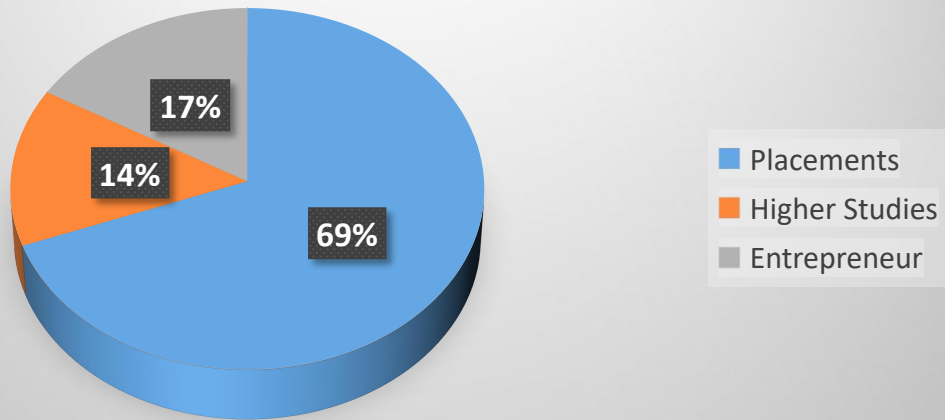

Students Statistics (2021-22 to 2023-24)

Total No. of Students Graduated	419
No. of Students Placed	142
Higher Studies	29
Entrepreneurship	34

Graduated Students Statistics (2021-22 to 2023-24)

Students Placed (2024-25) at Megha Engg. & Infrastructure Ltd. Hyderabad